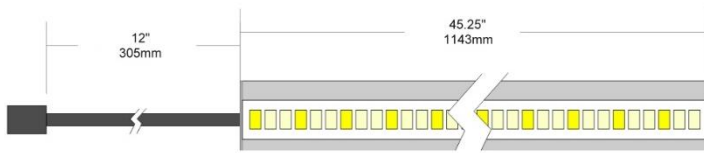

120LM/W
97 CRI
5000K

ASE 24W LED Full Color
Spectrum Cannabis Clone & Veg Strip

Grow Light

ASE 24W LED Full Color Spectrum Cannabis Clone & Veg Strips are the best in class low voltage, very efficient and powerful LED grow lights. These white-light LED Strips have a high color rendering index of 97 CRI, which is a real full color spectrum similar to pure sunlight. They are driven by a Mean Well driver using 100-277V AC power LED driver. They are specifically designed for use in high-grade horticulture production.

Specification

General data	Model	ASE-1.15M-5000K-97CRI-24W		
	Product name	24W LED Full Color Spectrum Cannabis Clone & Veg Strip Grow Light		
	Life span	30,000+ Hours		
	Warranty	5 years		
	Operating Temperature	0°C to 50°C / 32°C to 122°F		
	Storage Temperature	-40°C to 70°C / -40°C to 158°F		
	Certificates	ETL for Canada and USA		
Electrical data	Strip Input Voltage (v)	38-42VDC		
	Watt (Rated)	24W		
	Working Current (A)	625mA-635mA		
Optical data	Luminous flux (lm)	2650-2900Lm		
	Color temperature	5000K		
	CRI	97-98		
	Beam angle (°)	120°		
Physical data	Lamp body material	Aluminum		
	Body color	Silver (Aluminum)		
	Location	Suitable for Wet Locations Use only with Class 2 Power Unit Coinvent Aux Emplacements Moules CLASS 2		
	Fixture size	L1143mm x W26mm x H10mm L45.25" x W1.02" x H0.39"		
Test data	Height above canopy	3 Separate readings 16.5" 12" 6"		
	Lux	2712Lux	3846Lux	7370Lux
	PAR	55PAR	79PAR	163PAR
Packaging data	Quantity/Carton (pcs)	30		
	Carton Size L*W*H	L126 x W22 x H18cm / L4'1.6" x W8.66" x H7.09"		
	Net weight	15Kg / 33Lbs		
	Gross weight	17.5Kg / 38.6Lbs		