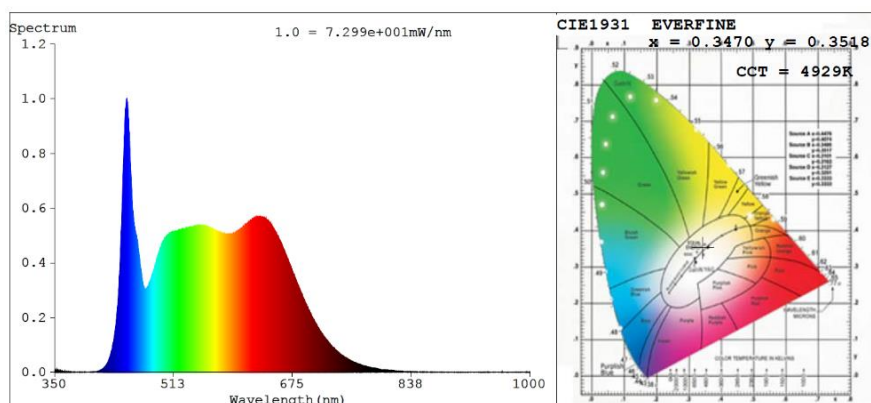

Finished Product Test Report